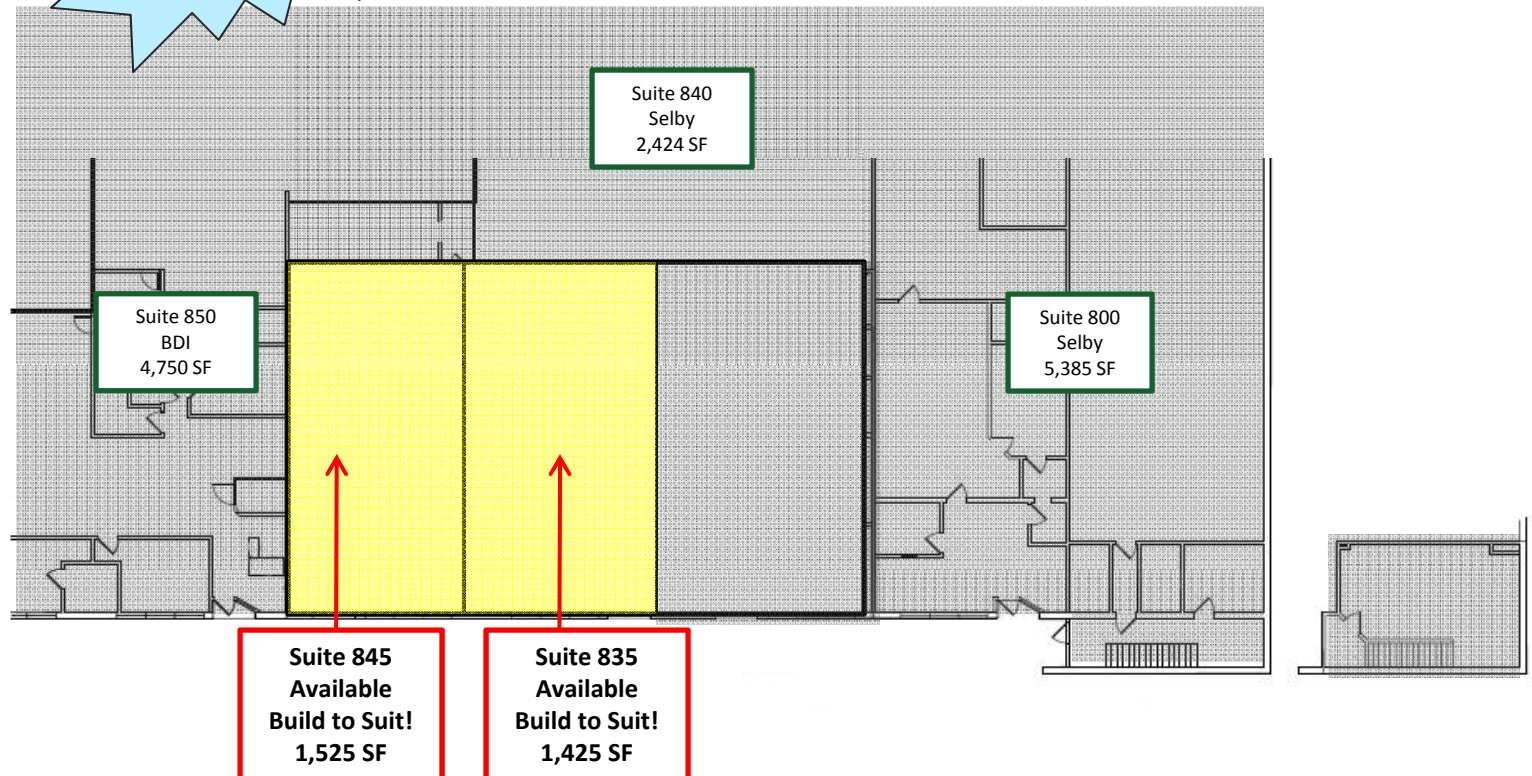

Building 800 Floor Plan

Right Side

Utilities Inc.!

Build to Suit Space!

Spaces are contiguous - can be combined for 2,950 Sq Ft

For more information contact Kelly Burdick at 585-249-4771 or kellyburdick@frontiernet.net