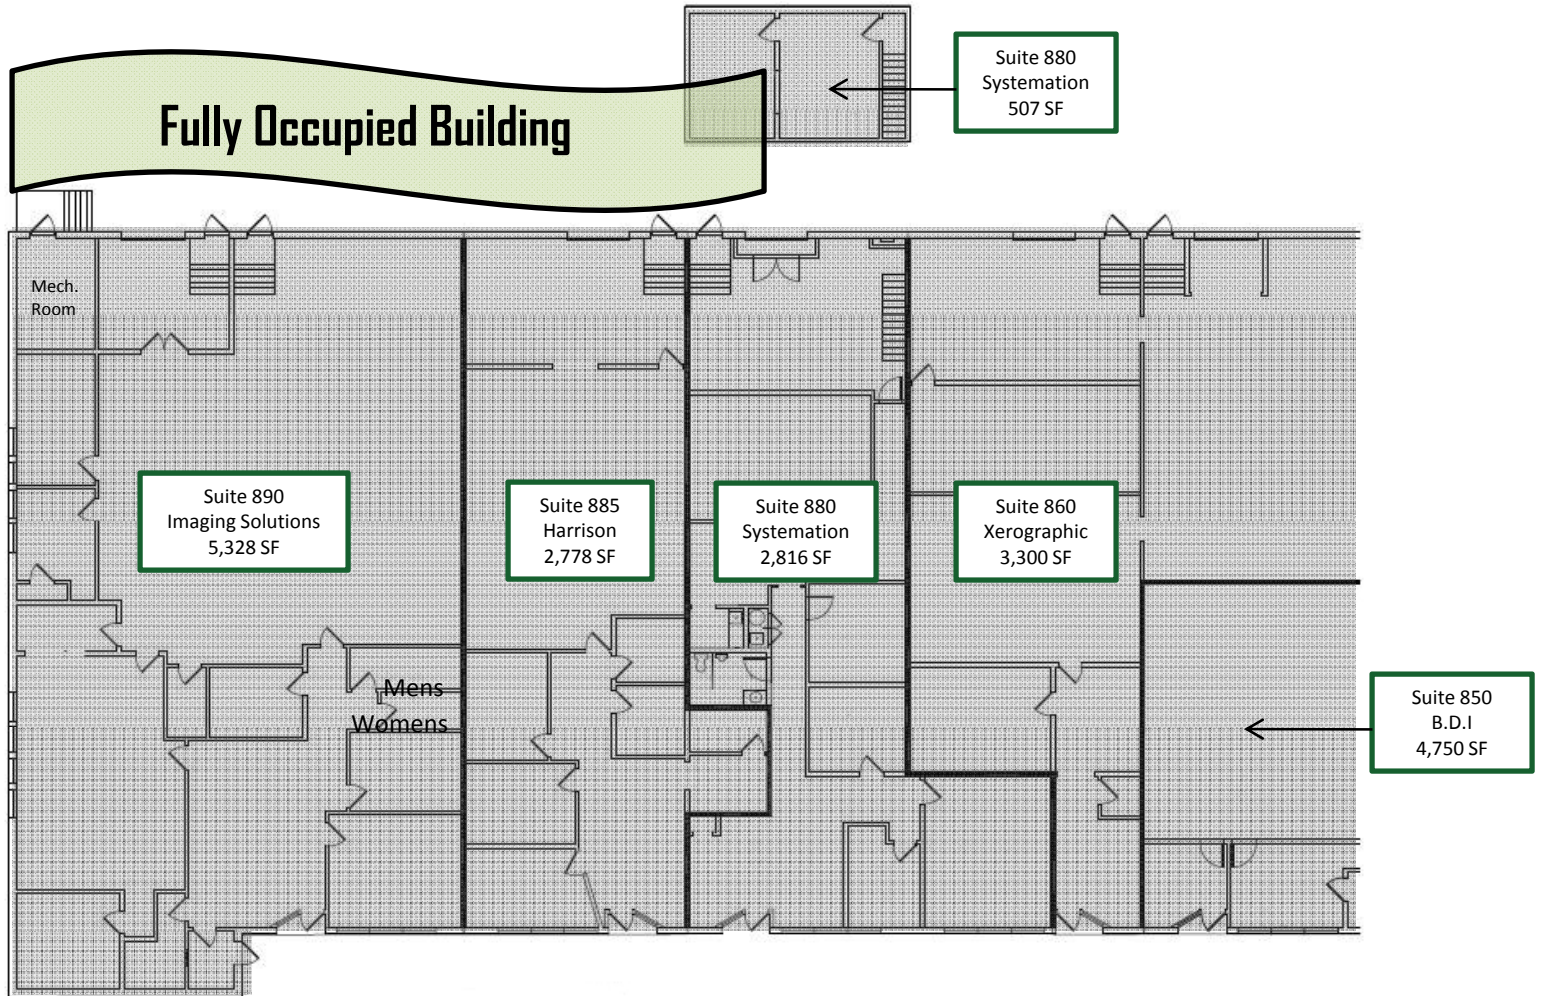

Building 800 Floor Plan

Left Side

For more information contact Kelly Burdick at 585-249-4771 or kellyburdick@frontiernet.net