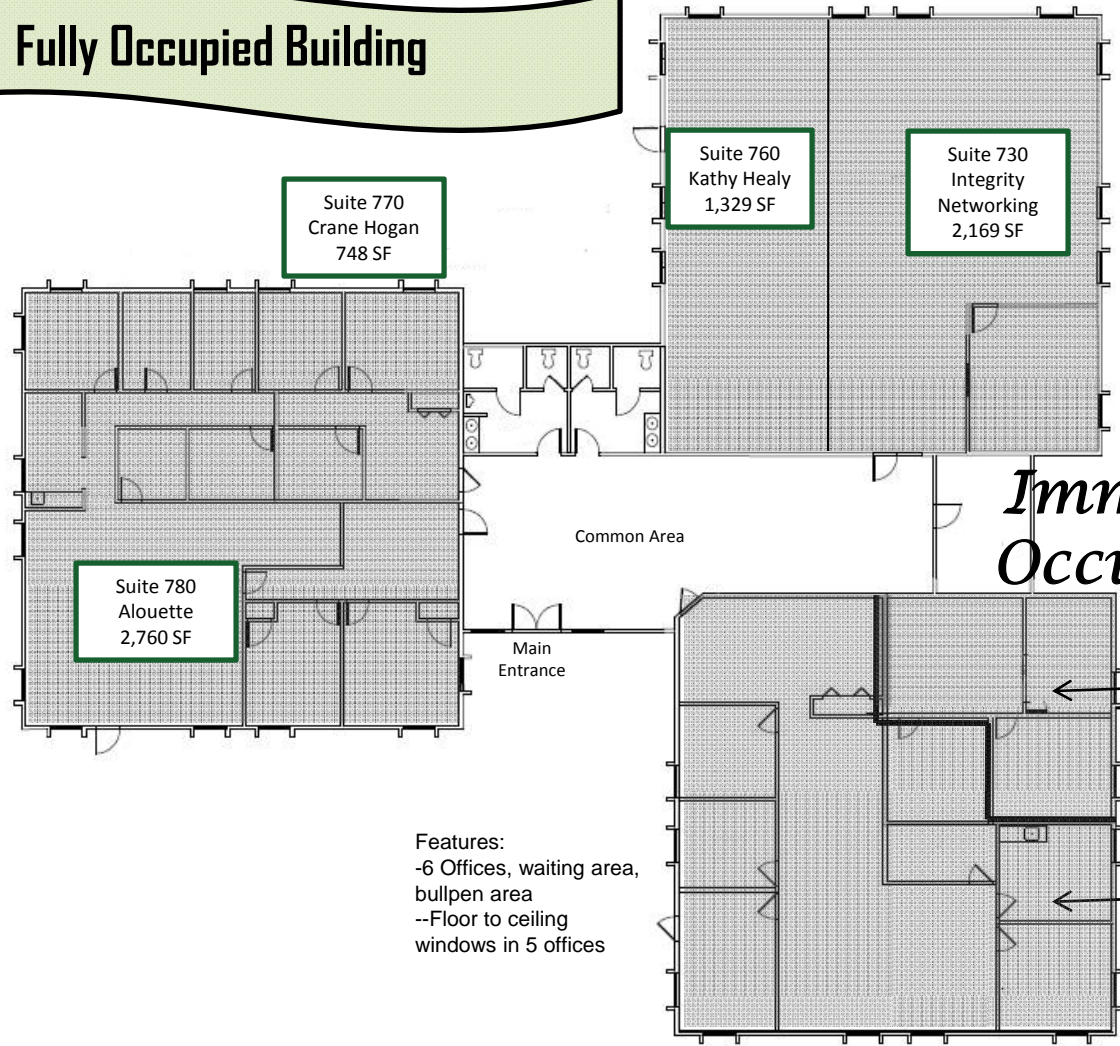

Building 700 Floor Plan

Fully Occupied Building

Suite 770
Crane Hogan
748 SF

Suite 760
Kathy Healy
1,329 SF

Suite 730
Integrity
Networking
2,169 SF

Suite 780
Alouette
2,760 SF

Suite 710
Peggy
Proseous
740 SF

Suite 700
Neo/Sci
2,602 SF

*Immediate
Occupancy!*

- Features:
- 6 Offices, waiting area, bullpen area
 - Floor to ceiling windows in 5 offices

For more information contact Kelly Burdick at 585-249-4771 or kellyburdick@frontiernet.net